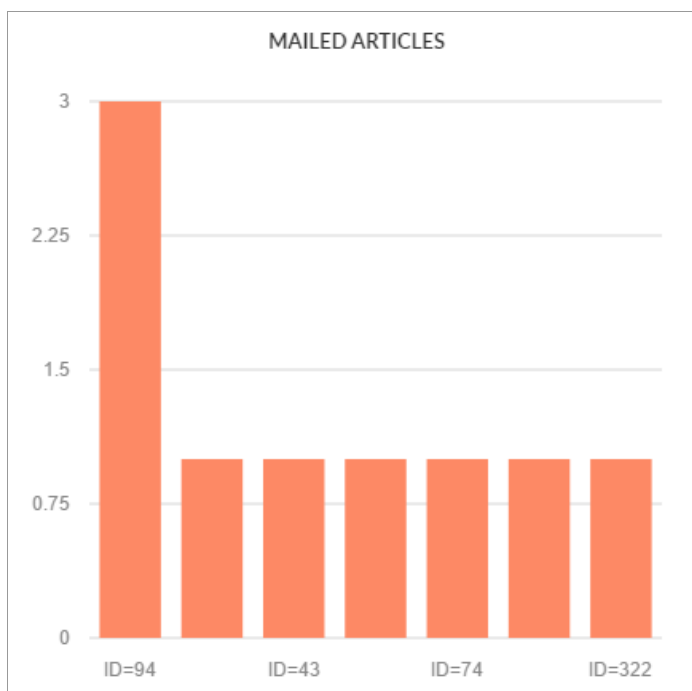

# Most Mailed Articles

Most mailed articles Statistics page displays a list of most mailed articles arranged in descending order according to the number of times users have referred these articles to friends via email. Expand "Statistics" section in left navigation bar and click on "Articles" link. Article statistics page will display; click on "Most Mailed" tab to view most mailed articles report. In **ML editions**, the report displays the articles of the particular language only i.e. language selected in language drop-down. To view the most mailed articles in other languages, choose the respective language from the language drop-down available on the right-hand side of the screen. The page consists of two parts:

1. The right side of the page shows a bar graph representation of articles as shown below:

X-axis of the graph represents the serial ID of the article in the knowledge base.

Y-axis of the graph represents the number of times article has been mailed to a friend.

When you move the mouse pointer over the bar, it will display the ID and the total email count (number of times the article was mailed).

2. The left side of the page shows a tabular representation of the articles as shown below: